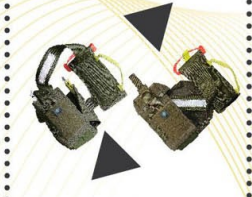

**01**

**FASTres** by

**E-Gear**

Your Vision is Our Mission

Your ultimate  
first response  
casualty pouch

Material : 1000D Cordura nylon  
Characteristic :  
One-hand operating  
Fast response  
Safety lock  
No sound  
No buckle design  
Personalized setup

Side molly for attaching other equipment such as tourniquet pouch

Front side velcro for fast closure

Upwards and downwards opening

Upper scissors holder

Double lock inside

Left and right opening

back side molly system

Fast and secure closure

Scissors and gloves slot

compact size but big volume

Side flag opening

ONE-HAND TOOL

**02**

**FASTres** by

**E-Gear**

Top opening with insert expansion

3 Adjustment segments

Reflective Tape

Adjustable Strap length

Specific coloring handles

INSERT

personalized medicine setting

- COLOR :**
- RANGER GREEN
  - BLACK
  - GREY
  - MULTI CAM
  - FOLIAGE GREEN