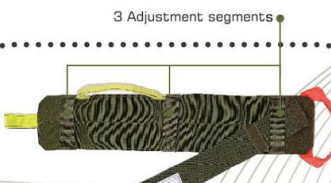

Side molly for attaching other equipment such as tourniquet pouch

Front side velcro for fast closure

Upwards and downwards opening

Upper scissors holder

Double lock inside

Left and right opening

back side molly system

Fast and secure closure

Scissors and gloves slot

compact size but big volume

Side flag opening

ONE-HAND TOOL

**02**

**FASTres** by

**E-Gear**

Your Vision is Our Mission

One of the most  
powerful rescue tools

Check this compact pouch and look at her remarkable big stomach. The INSERT is good enough to keep your necessities for first aid curing. We also provide customized medical pack even for marine purpose. All to be bounded by durable elastic band.

Top opening with insert expansion

3 Adjustment segments

Reflective Tape

Adjustable Strap length

Specific coloring handles

INSERT

personalized medicine setting

- COLOR :**
- RANGER GREEN
  - BLACK
  - GREY
  - MULTI CAM
  - FOLIAGE GREEN