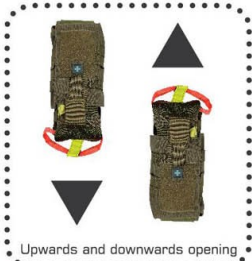

**01**

**FASTres** by

**E-Gear**

Your Vision is Our Mission

Your ultimate  
first response  
casualty pouch

Material : 1000D Cordura nylon  
Characteristic :  
One-hand operating  
Fast response  
Safety lock  
No sound  
No buckle design  
Personalized setup

Side molly for attaching other equipment such as tourniquet pouch

Front side velcro for fast closure

Upwards and downwards opening

Upper scissors holder

Double lock inside

Left and right opening

back side molly system

Fast and secure closure

Scissors and gloves slot

compact size but big volume

Side flag opening

ONE-HAND TOOL

**02**

**FASTres** by

**E-Gear**

Top opening with insert expansion

3 Adjustment segments

Reflective Tape

Adjustable Strap length

Specific coloring handles

INSERT

personalized medicine setting

- COLOR :**
- RANGER GREEN
  - BLACK
  - GREY
  - MULTI CAM
  - FOLIAGE GREEN